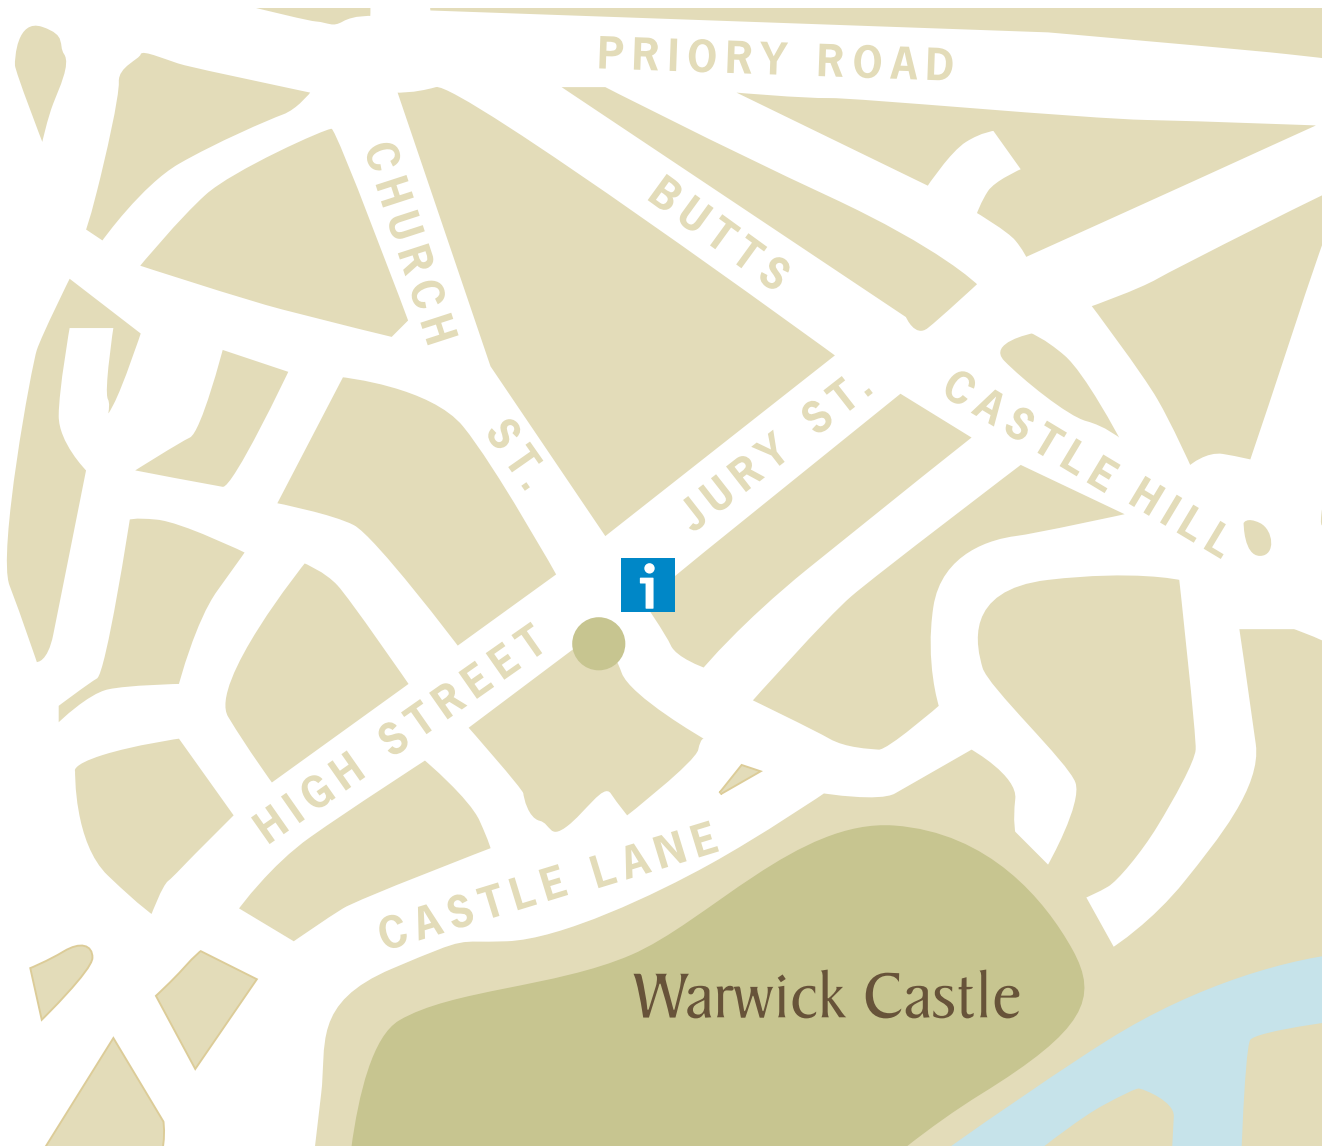

The Aylesford Hotel

Our Location

The Aylesford Hotel nestles in the heart of historic Warwick, next door to the Tourist Information Office at the crossroads of High Street, Jury Street, Church Street and Castle Street.

Warwick is minutes from the M40 and within each reach of the M6, M1, M42, M5 and M69.

Warwick and Warwick Parkway Stations are 5 mins car journey away and have direct connections with Birmingham, Leamington Spa, London and Stratford-upon-Avon.